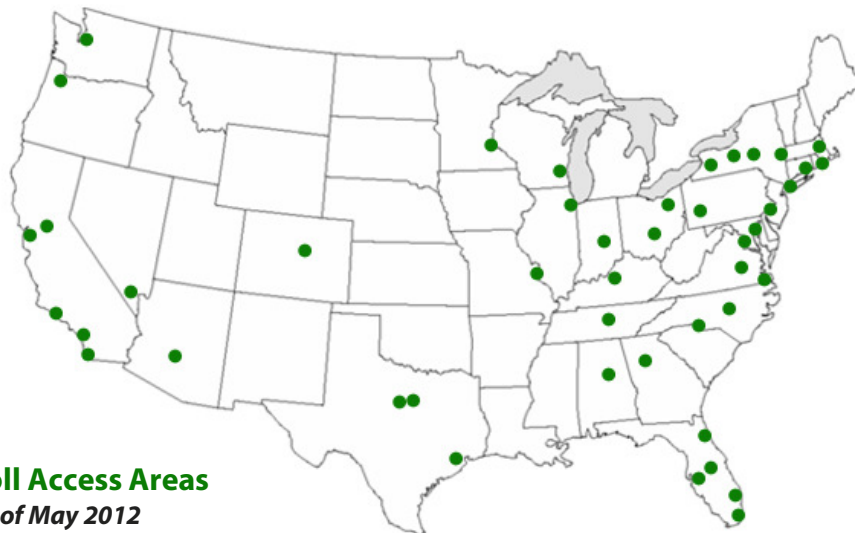

Minnesota

Twin Cities (612) 808-6338

Missouri

St. Louis (314) 627-6338

Nevada

Las Vegas (702) 359-6338

New Jersey

Atlantic City (609) 318-6338
 Camden (856) 295-6338
 Newark (862) 367-6338

North Carolina

Charlotte (980) 224-1999
 Raleigh (919) 706-4669

Ohio

Cleveland (216) 282-6338
 Columbus (614) 407-6338

Oregon

Portland (971) 256-0577

Pennsylvania

Chester Heights (484) 589-6338
 Philadelphia (215) 383-6338
 Pittsburgh (412) 304-0038

Rhode Island

Providence (401) 415-9892

Tennessee

Nashville (615) 649-3967

Texas

Dallas (214) 396-6338
 Fort Worth (817) 916-8035
 Houston (713) 955-6338

Virginia

Arlington (703) 286-5377
 Norfolk (757) 955-2791
 Richmond (804) 665-9969

Washington

Seattle (206) 743-0338

Wisconsin

Milwaukee (414) 877-6338

Toll Access Areas

As of May 2012

(See website for current list.)

6338 = "MEET" on keypad.